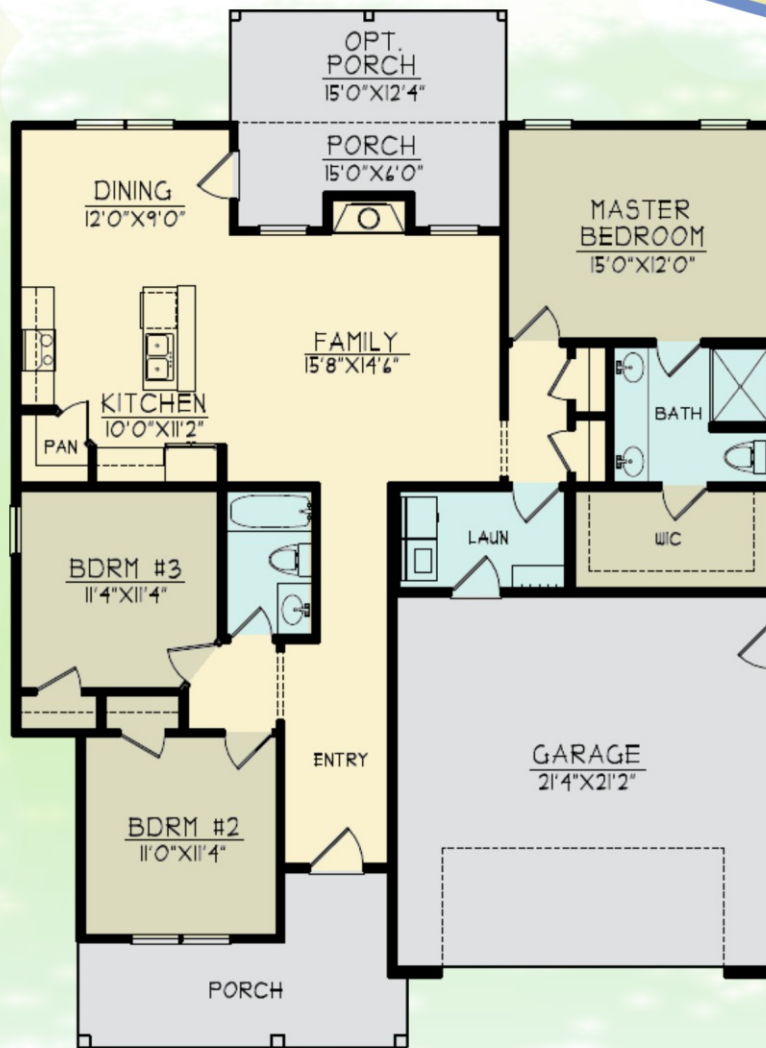

1441 Sq Ft

The Atlantic

FIRST FLOOR: 1441 Sq. Ft.

TOTAL: 1441 Sq. Ft.

GARAGE: 471 Sq. Ft.

WIDTH: 43'4"

DEPT: 58'10"