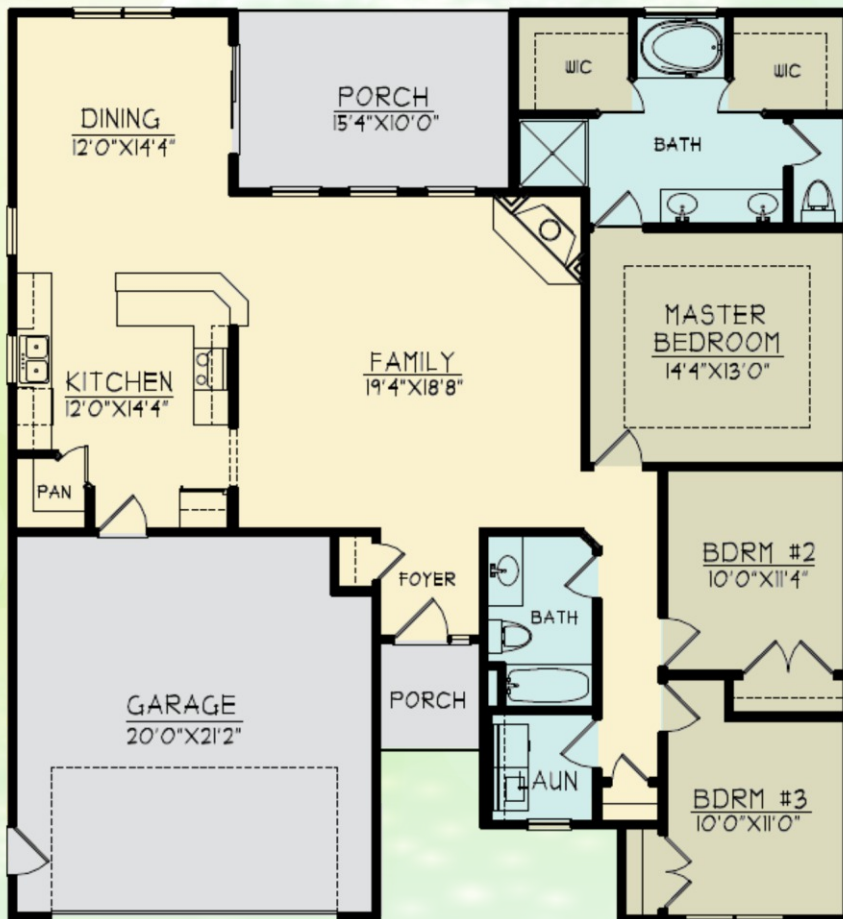

Colorized by Genia

1676 Sq Ft

# The Brunswick

FIRST FLOOR:	1676 Sq. Ft.
TOTAL:	1676 Sq. Ft.
FRONT PORCH:	34 Sq. Ft.
REAR PORCH:	153 Sq. Ft.
GARAGE:	438 Sq. Ft.
WIDTH:	47'0"
DEPT:	51'0"