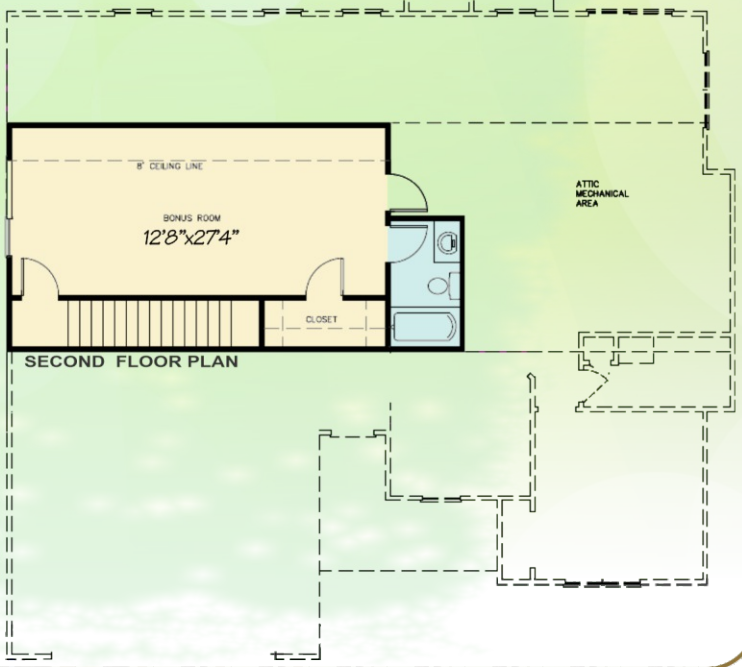

Colorized by Genia

2093 Sq Ft

# The Brayden

LEFT SIDE VIEW

FIRST FLOOR: 1617 Sq. Ft.  
 SECOND FLOOR: 476 Sq. Ft.  
 TOTAL: 2093 Sq. Ft.  
 GARAGE: 489 Sq. Ft.  
 PORCHES: 173 Sq. Ft.