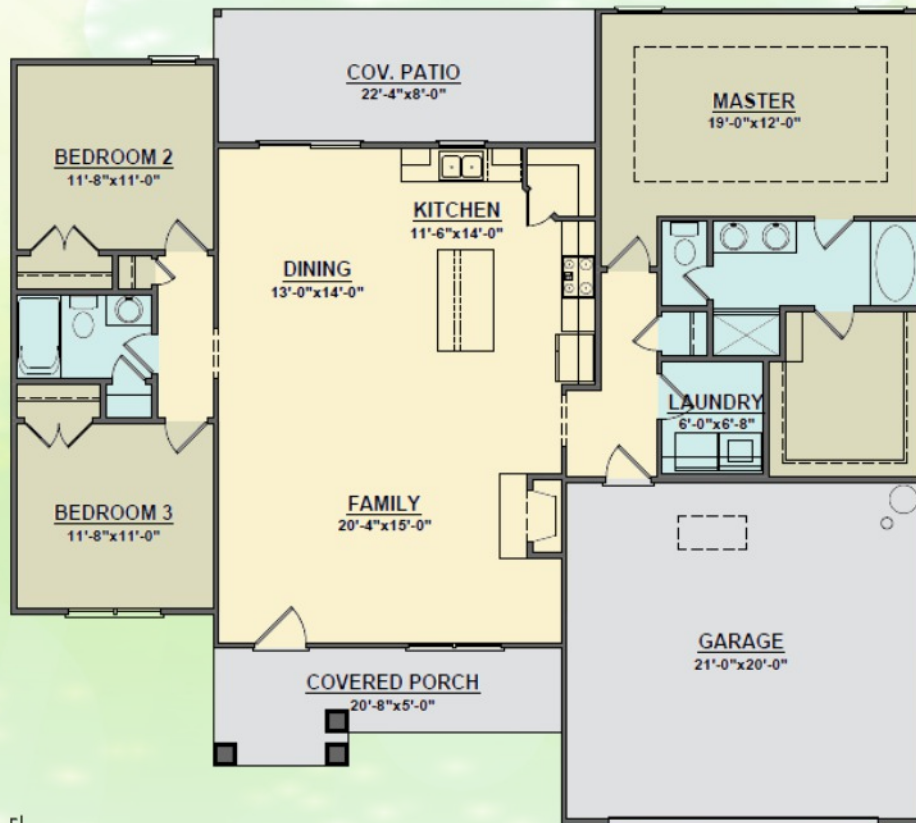

Colorized by Genia

1615 Sq Ft

The Helen

FIRST FLOOR 1615 Sq. Ft.

TOTAL: 1615 Sq. Ft.

WIDTH: 54' 4"

DEPT: 48' 6"

GARAGE: 437 Sq. Ft.

FRONT PORCH: 119 Sq. Ft.

COV. PORCH: 180 Sq. Ft.