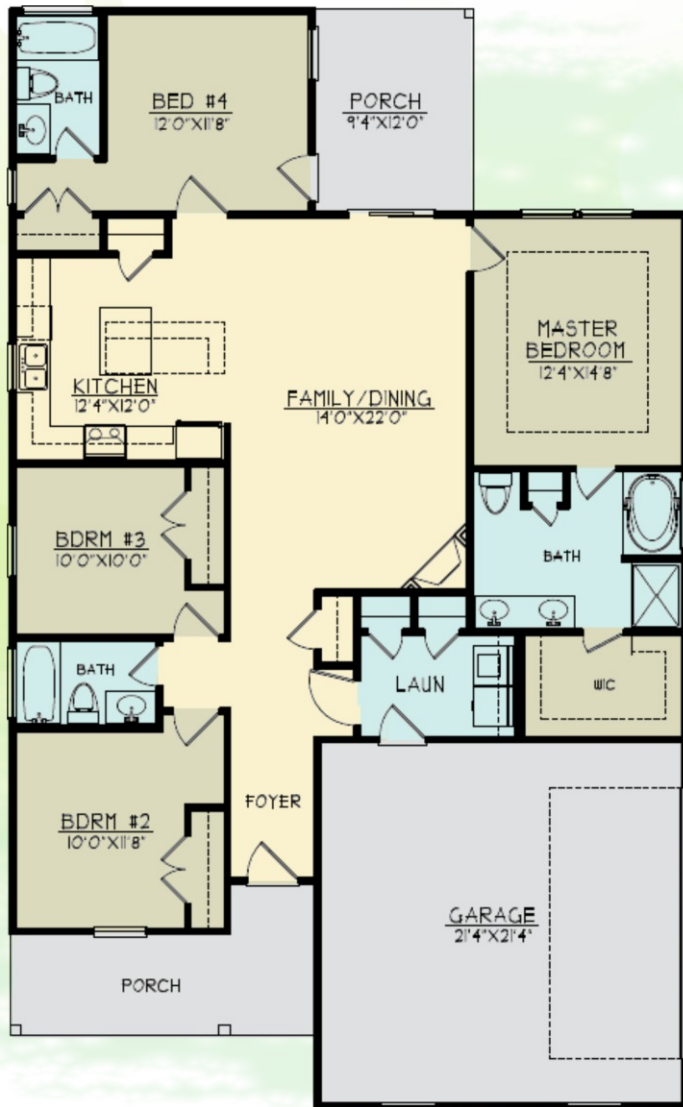

Colorized by Genia

1661 Sq Ft

The *Owen 2*
Side Entry Garage

FIRST FLOOR: 1661 Sq. Ft.
 TOTAL: 1661 Sq. Ft.
 GARAGE: 474 Sq. Ft.
 WIDTH: 40'0"
 DEPT: 65'0"