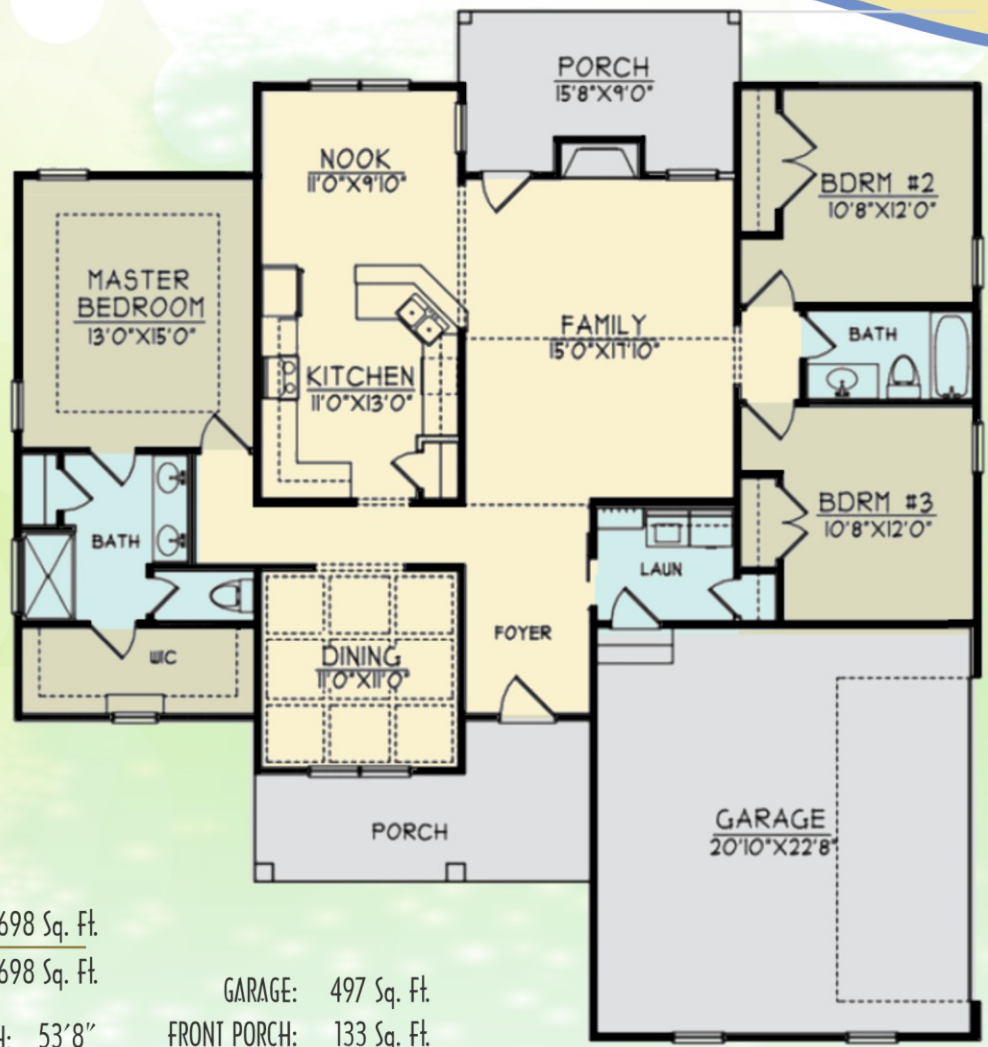

1698 Sq Ft

The Serenity

FIRST FLOOR 1698 Sq. Ft.

TOTAL: 1698 Sq. Ft.

WIDTH: 53'8"

DEPT: 57'4"

GARAGE: 497 Sq. Ft.

FRONT PORCH: 133 Sq. Ft.

COV. PORCH: 128 Sq. Ft.