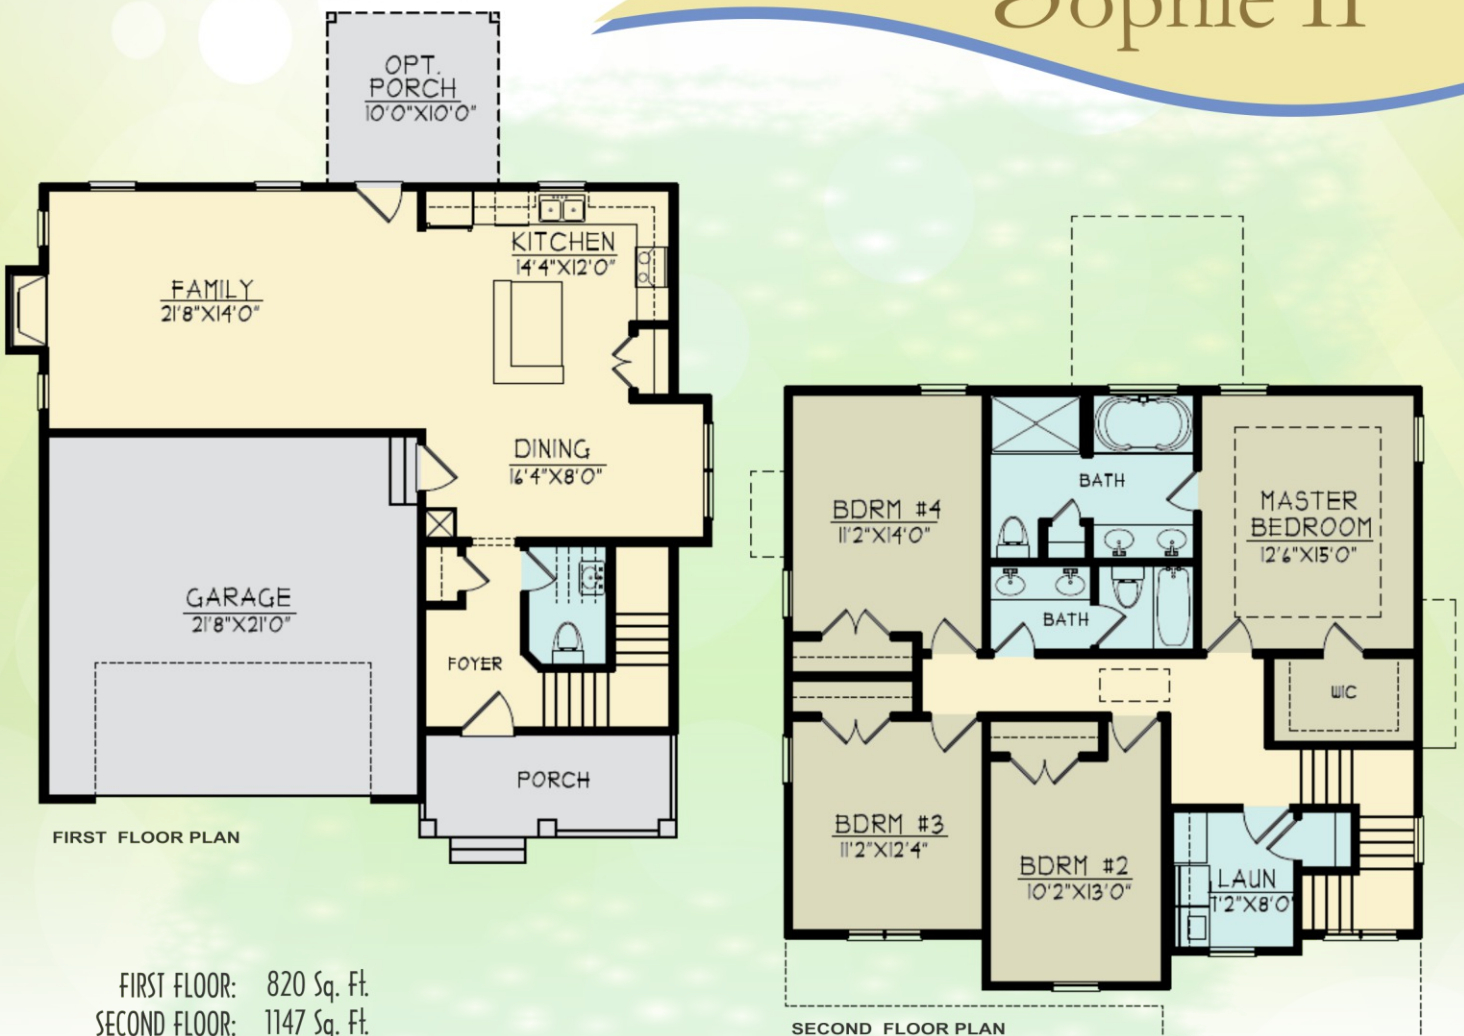

colorized by genia

1967 Sq Ft

# The Sophie II

FIRST FLOOR: 820 Sq. Ft.  
 SECOND FLOOR: 1147 Sq. Ft.  
 TOTAL: 1967 Sq. Ft.  
 GARAGE: 471 Sq. Ft.

WIDTH: 41'0"  
 DEPT: 48'0"