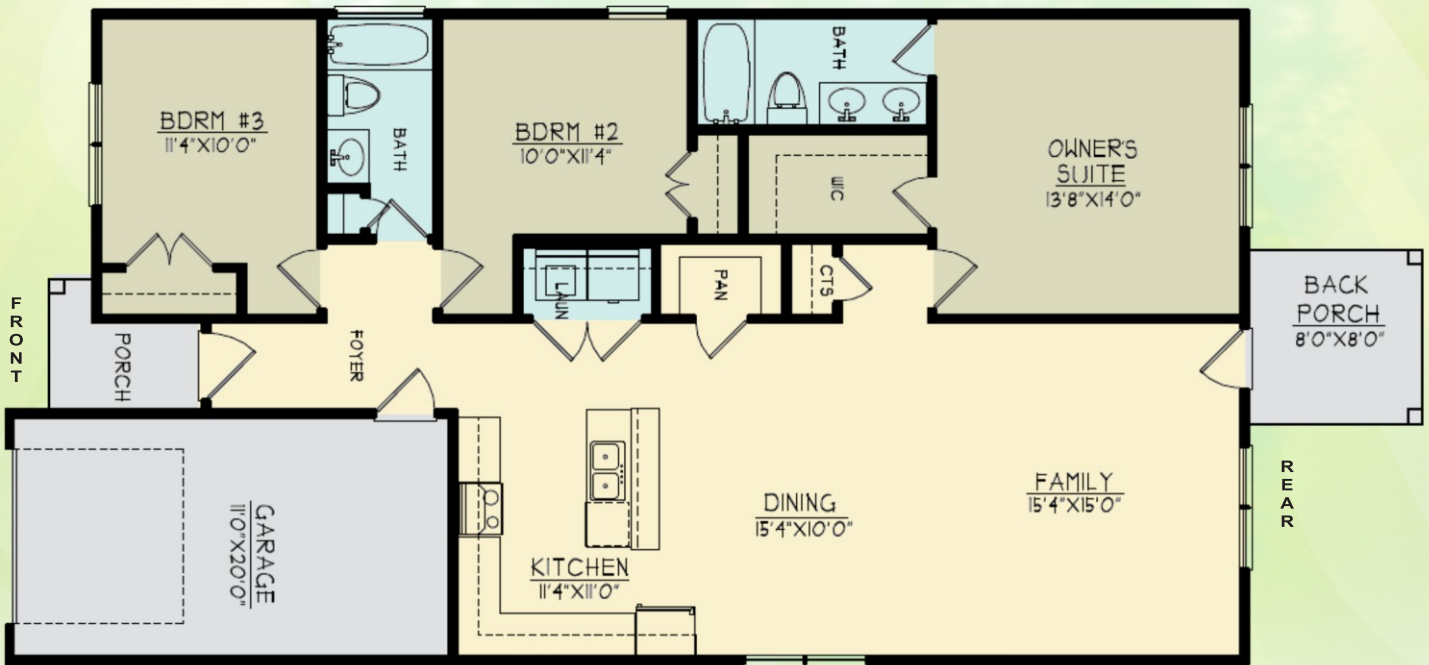

1383 Sq Ft

The Kerlyn

FIRST FLOOR: 1383 Sq. Ft.

TOTAL: 1383 Sq. Ft.

GARAGE: 233 Sq. Ft.

FRONT PORCH: 32 Sq. Ft.

BACK PROCH: 64 Sq. Ft.

WIDTH: 30'0"

DEPT: 65'0"