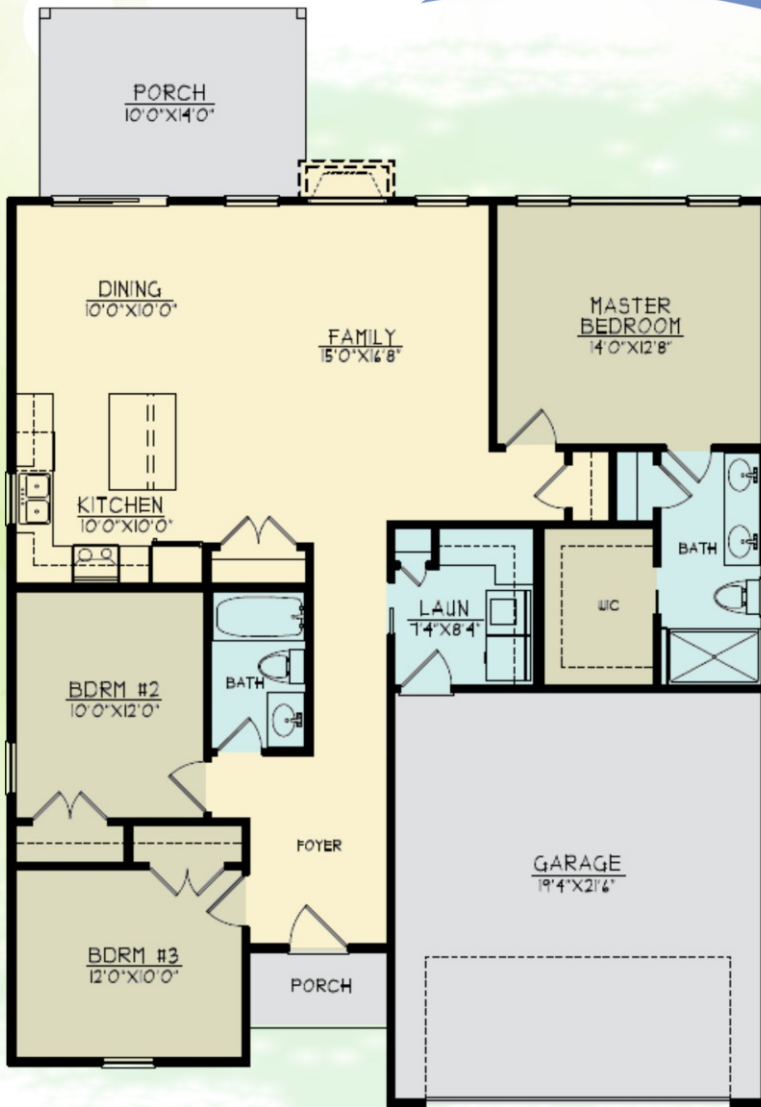

1394 Sq Ft

The Masonboro

FIRST FLOOR: 1394 Sq. Ft.
 TOTAL: 1394 Sq. Ft.
 GARAGE: 518 Sq. Ft.

WIDTH: 40'0"
 DEPT: 58'0"