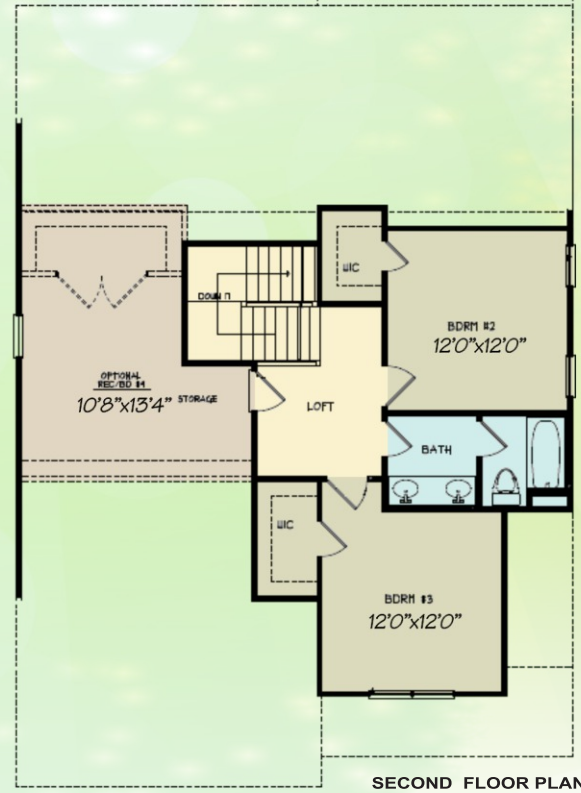

Colorized by Genia

1921 Sq Ft

The Addison

FIRST FLOOR PLAN

SECOND FLOOR PLAN

FIRST FLOOR	1361 Sq. Ft.	GARAGE:	429 Sq. Ft.
SECOND FLOOR	560 Sq. Ft.	PORCHES:	304 Sq. Ft.
TOTAL:	1921 Sq. Ft.		