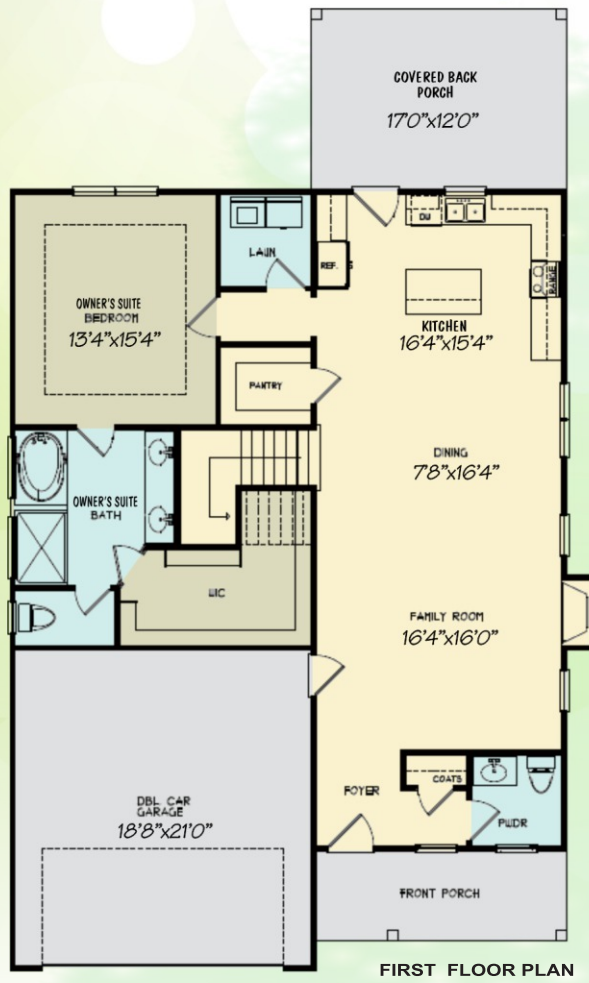

Colorized by Genia

1921 Sq Ft

The Addison

FIRST FLOOR PLAN

SECOND FLOOR PLAN

FIRST FLOOR	1361 Sq. Ft.	GARAGE:	429 Sq. Ft.
SECOND FLOOR	560 Sq. Ft.	PORCHES:	304 Sq. Ft.
TOTAL:	1921 Sq. Ft.		