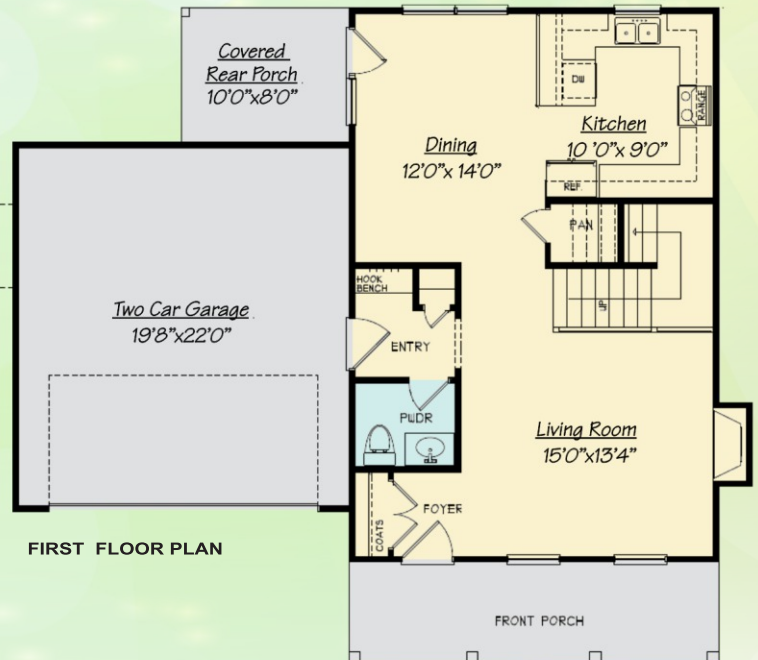

1830 Sq Ft

The Becca

SECOND FLOOR PLAN

FIRST FLOOR PLAN

FIRST FLOOR 726 Sq. Ft.  
 SECOND FLOOR 1104 Sq. Ft.  
 TOTAL: 1830 Sq. Ft.

GARAGE: 440 Sq. Ft.  
 PORCHES: 212 Sq. Ft.